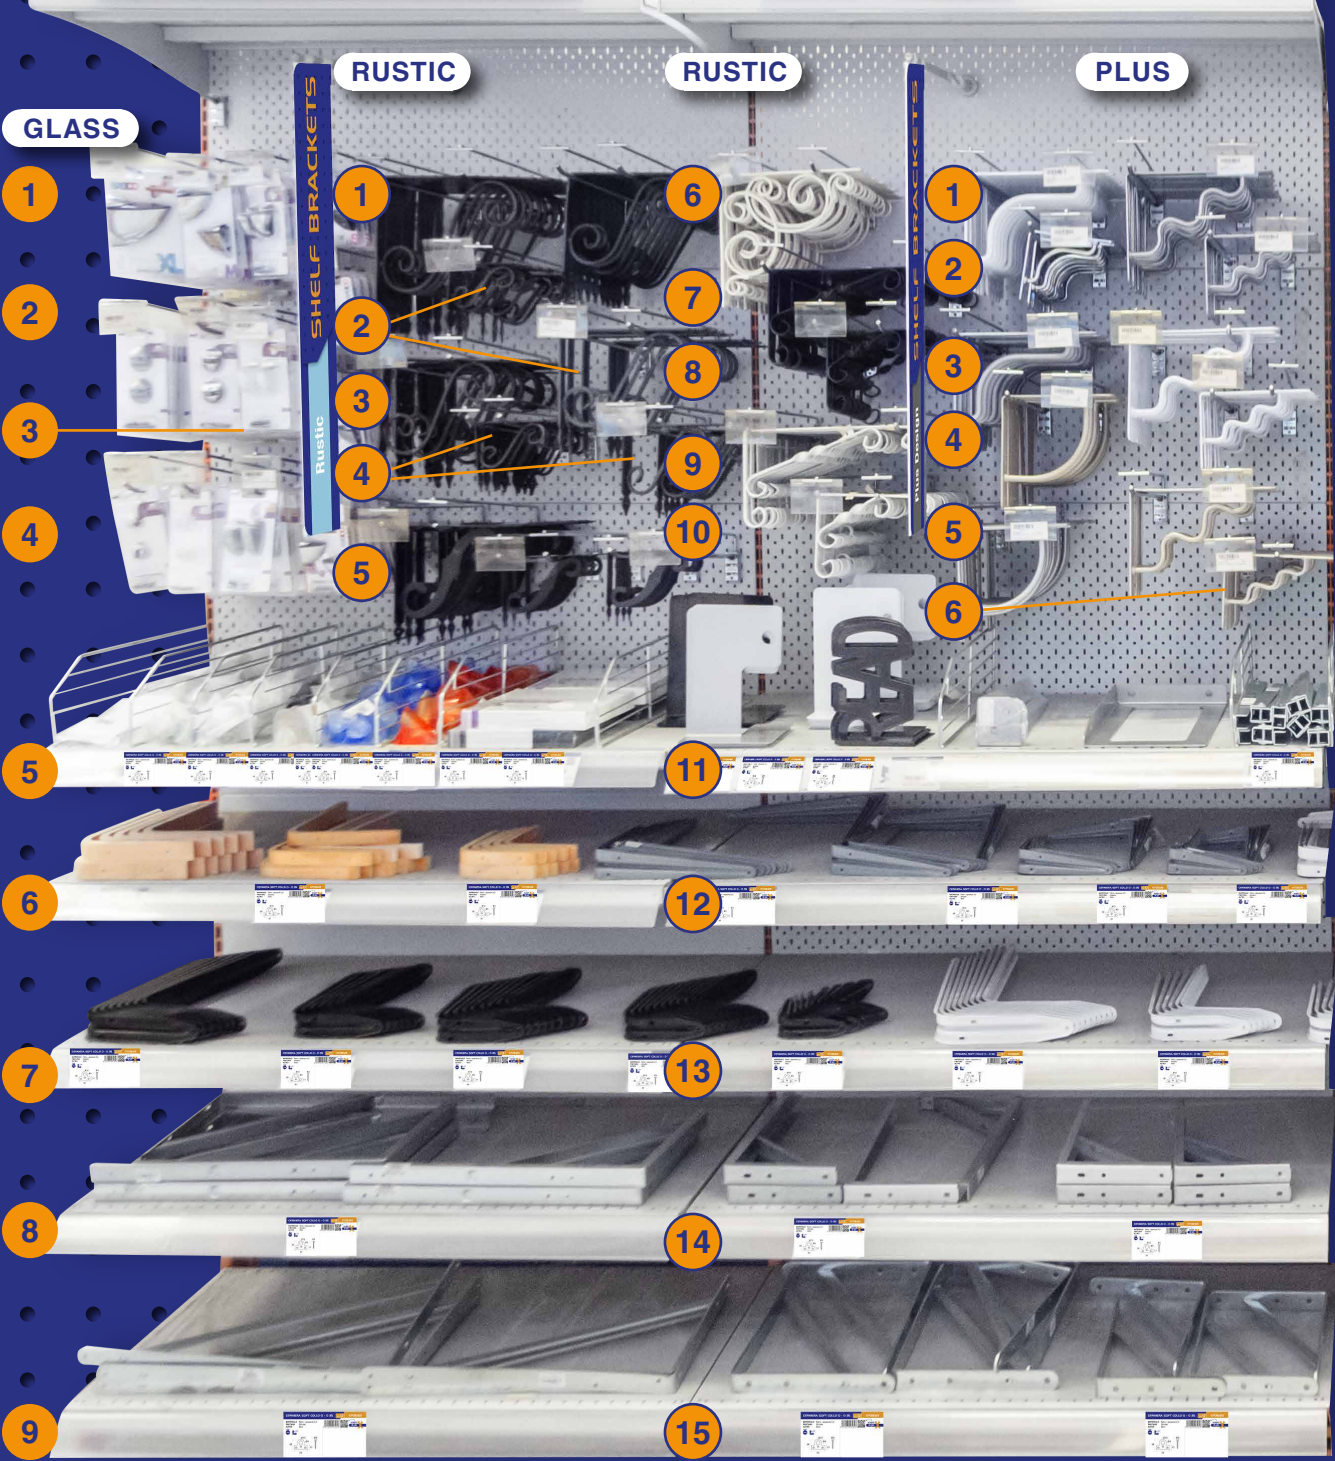

SELF SUPPORTS

Visit our CATALOGUE

STANDARD LUX PLUS RUSTIC FOR GLASS

SELF SUPPORTS

Visit our CATALOGUE

STANDARD LUX PLUS RUSTIC FOR GLASS