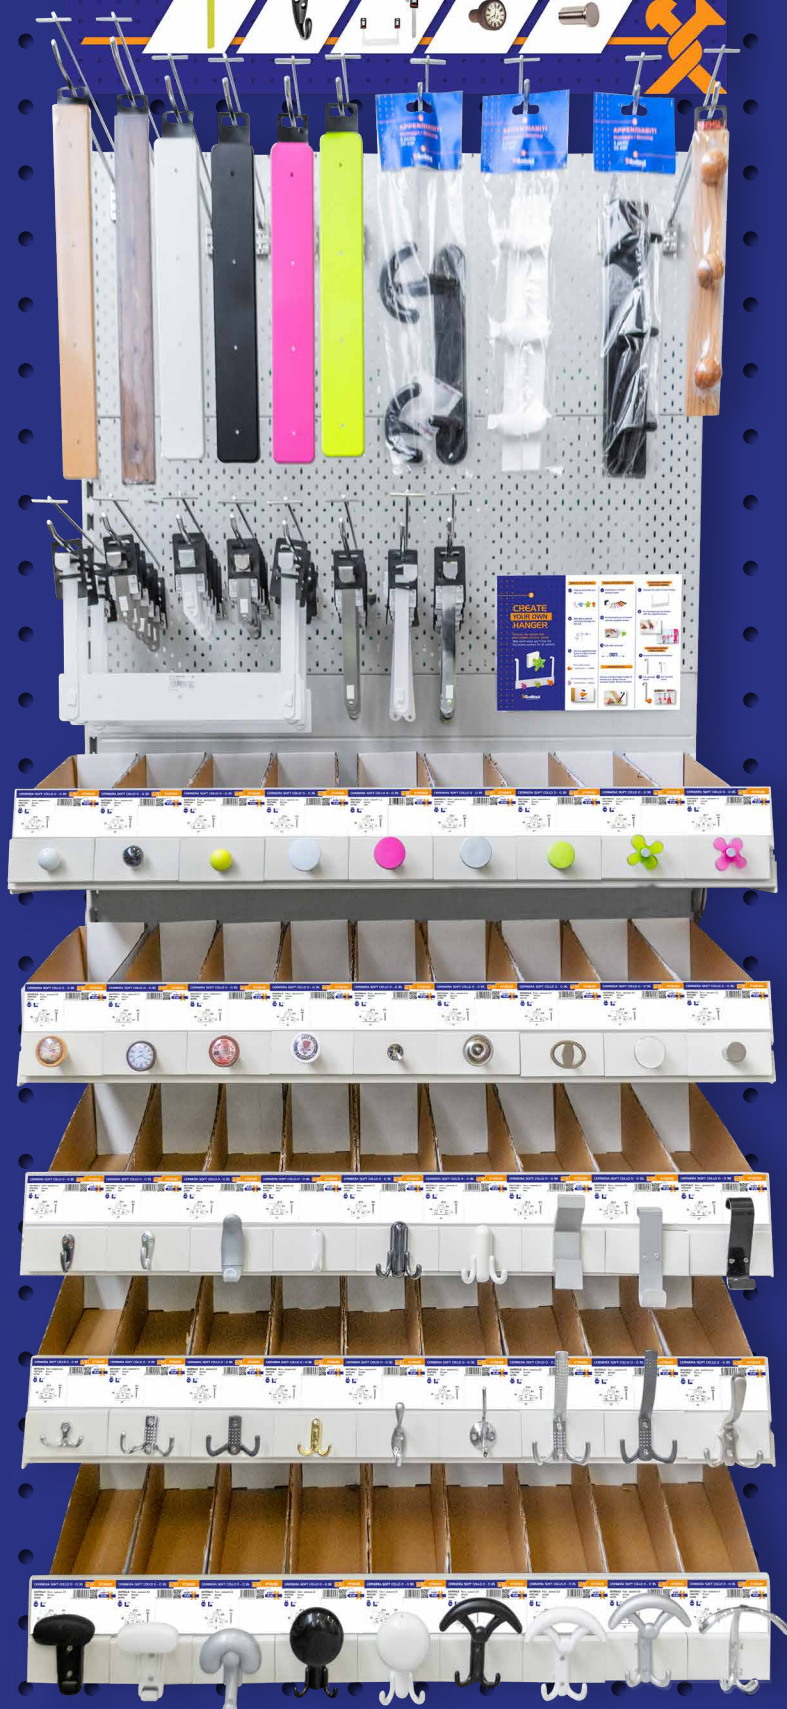

COAT HANGERS

Visit our CATALOGUE

Customer Care
800.950.710
xconnect

IN PLASTIC   HOOK   FOR DOOR   VINTAGE   DESIGN

1

2

3

4

5

6

7

PLAY

VIDEO